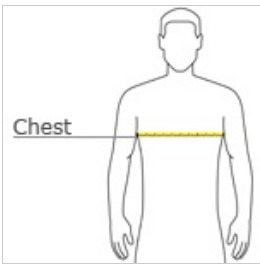

# Essential T-Shirt PC61

A year-round essential, our best-selling t-shirt has been voted "most popular" by groups, teams, clubs and schools across America.

- Heavyweight 6.1-ounce, 100% soft spun cotton
- 1x1 rib knit collar
- Shoulder-to-shoulder taping
- Coverseamed neck
- Double-needle sleeves and hem
- Ash is 98/2 cotton/poly
- Athletic Heather is 90/10 cotton/poly
- Dark Heather Grey is 50/50 cotton/poly

### HOW TO MEASURE

#### CHEST

With arms down at sides, measure around the upper body, under arms and over the fullest part of the chest.

### SIZE CHART

	S	M	L	XL	2XL	3XL	4XL	5XL	6XL
Chest	35-37	38-40	41-43	44-46	47-49	50-53	54-57	58-60	61-63